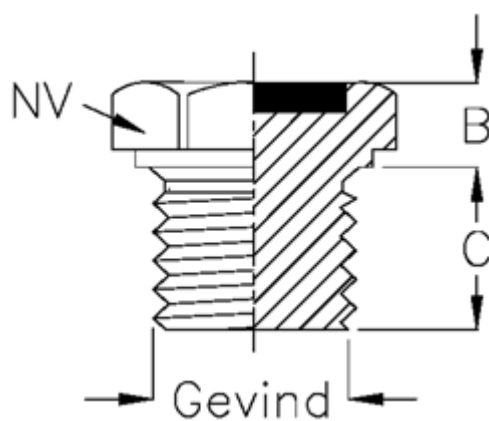

# Data Sheet

Article number: 21320463B

Description: Drain filling plug  
Type 32A M20x1,5 ET.B (drain blue)

## Measures

B = 7  
C = 10  
NV = 24  
Thread = M20x1,5